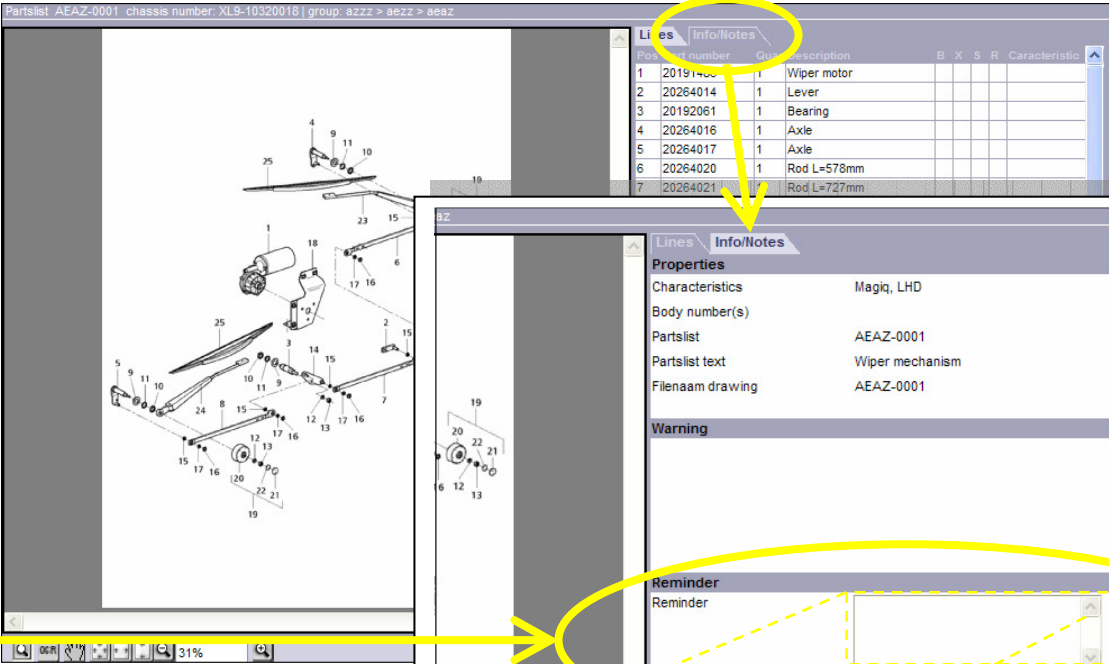

9) General functions

A) Find extra information / add reminder