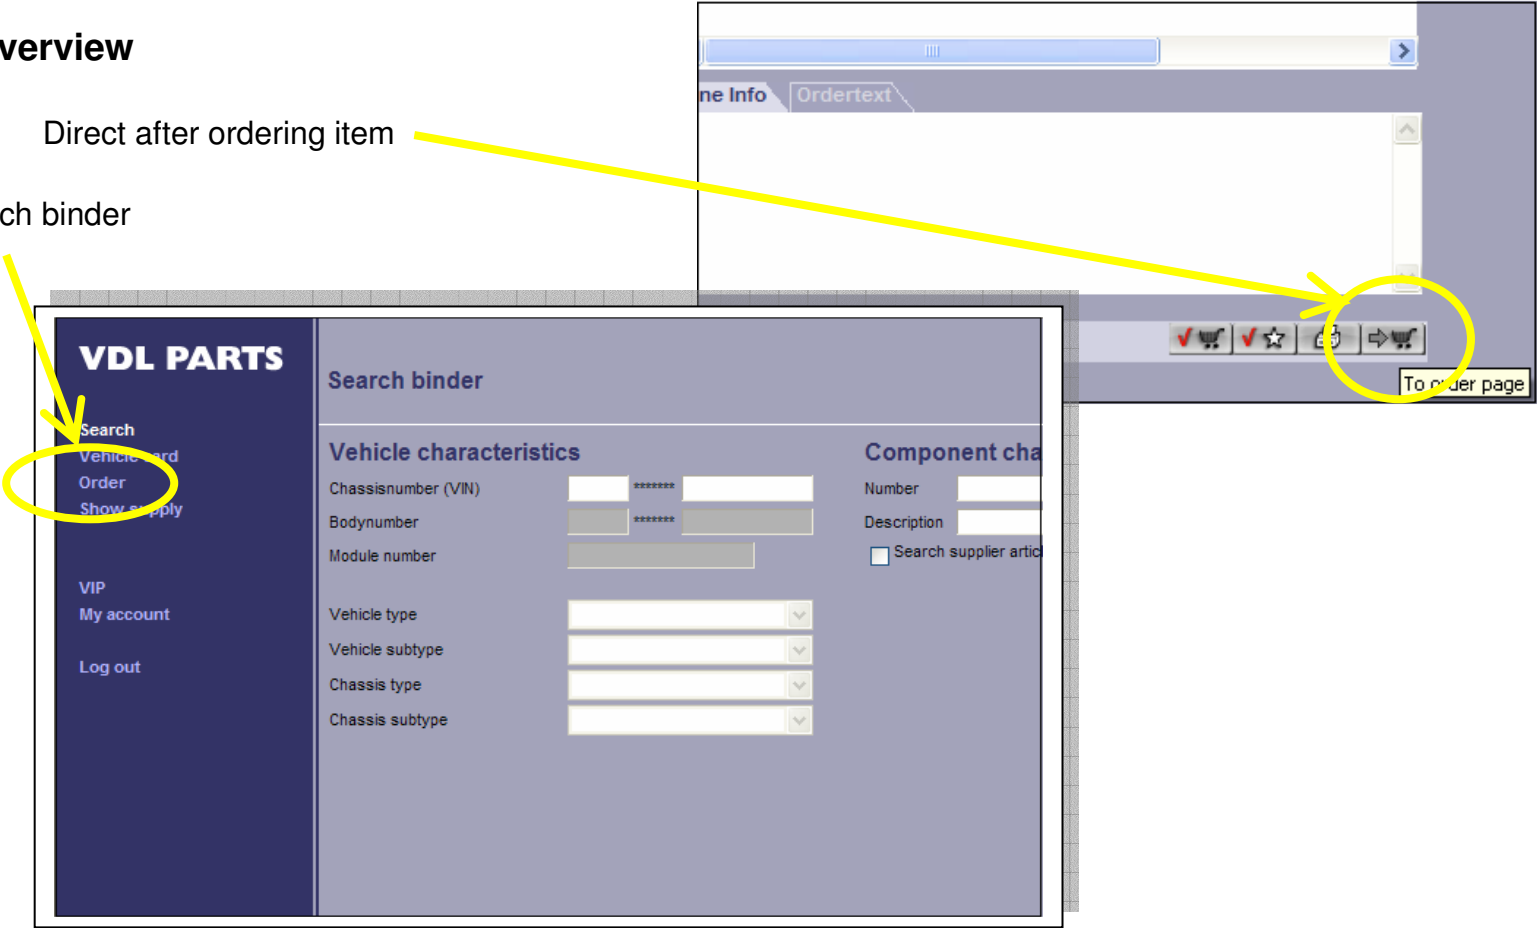

6) Order overview / add item to existing order

Order overview

Direct after ordering item

Via search binder