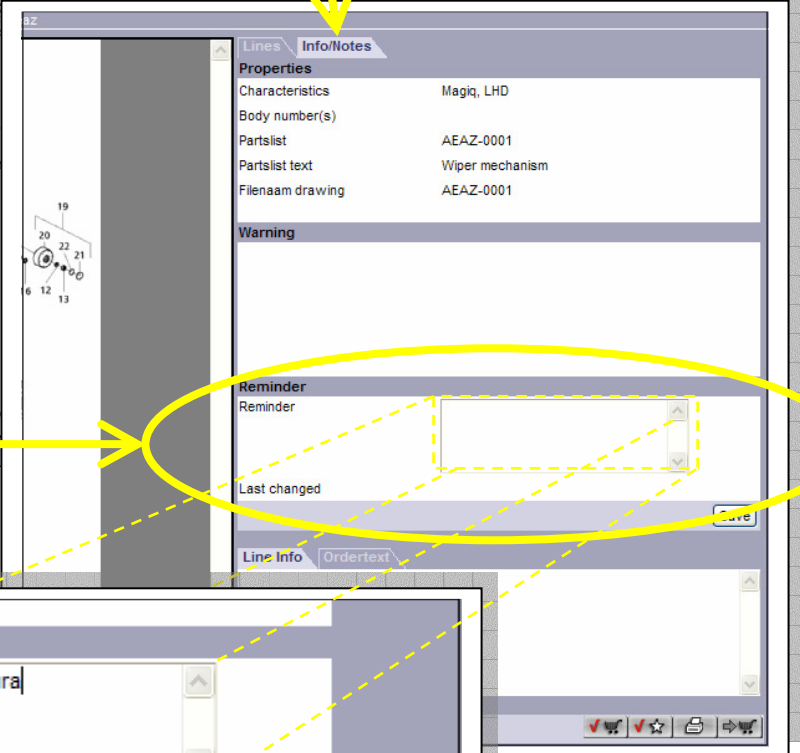

9) General functions

A) Find extra information / add reminder